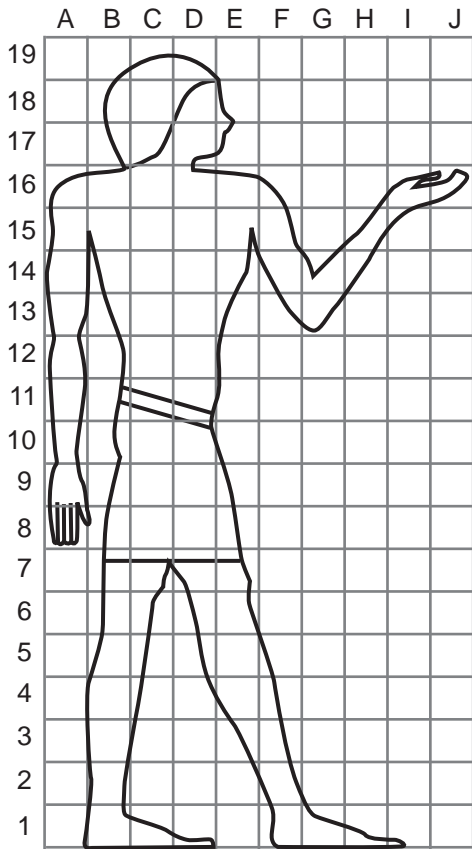

Copy below the human figure paying special attention to the human proportions shown by Leonardo Da Vinci.

This drawing is known as "Vitruvian man" and it was carried out following the texts by Vitruvius, an ancient Roman architect.

On the right you can see as the belly button is located in the center of the circle and the pelvic region in the square center (diagonals intersection). Look up for other references that help you copy the drawing locating properly all the body parts.

You can depict a human figure in a creative way, that is to say, you can make up other character, giving him the appearance (clothing and other things) that you feel like. But **IT IS IMPORTANT THAT YOU RESPECT THE PROPORTIONS AND LOCATE THE BODY PARTS ON THEIR RIGHT PLACE.**

Grupo	Apellido Apellido, Nombre	Fecha

The Egyptians drew and sculpted human figure following proportions based on the size of a fist.

That way they drew a grid that had between 18 and 22 squares which had the same dimensions as a fist.